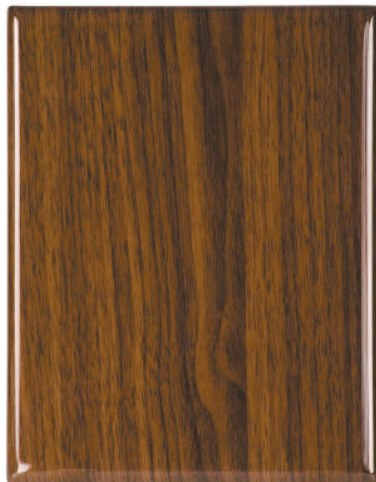

Options V Piano Finish Plaques

Black

Rosewood

Walnut